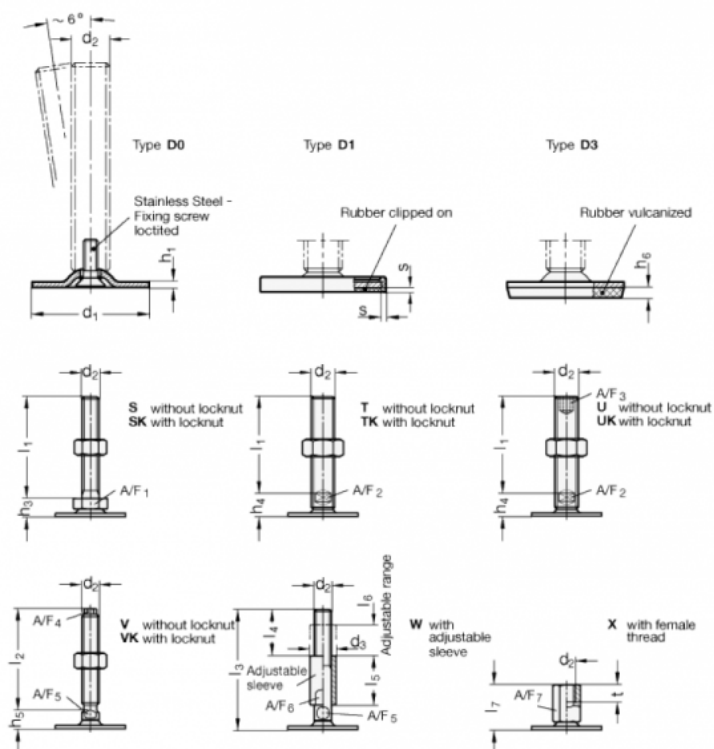

Article number: 204180M24200D1VK

Description: E+G levelling foot
GN 41-80-M24-200-D1-VK

Note: VK With nut, External hexagon at the top, Wrench flat at the bottom

Measures

A/F4 = 17

s = 2

A/F5 = 20

d1 = 80

d2 = M24

h1 = 3

h5 = 18

h6 =

h2 = 200